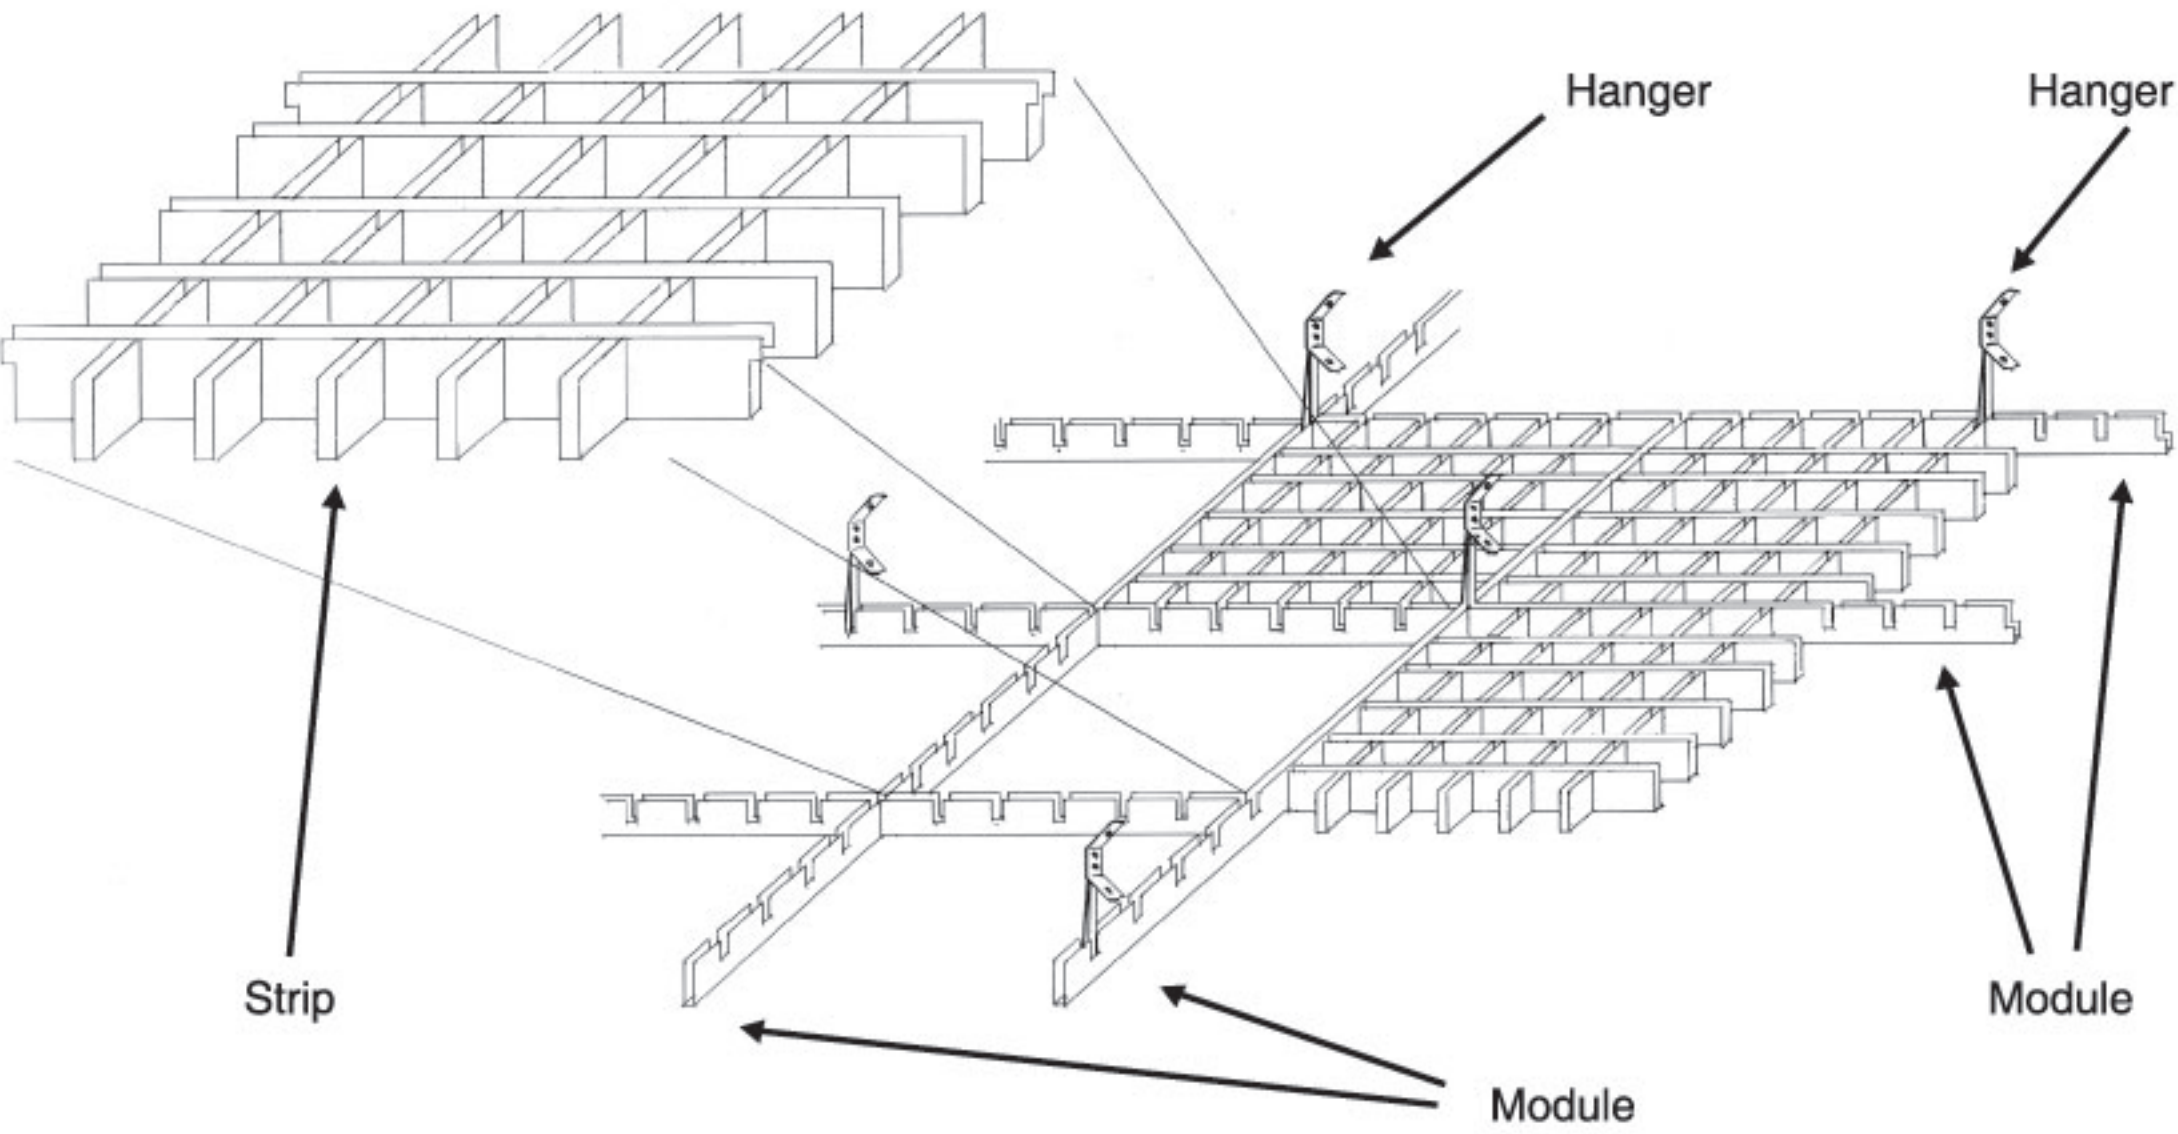

Open Cell Installation

Product Data

Material	Color	Size(mm)	Thickness (mm)	Perforation	Open area (%)	Soundtex
Aluminum	Global White	50x50x38	0.40	-	-	-
Aluminum	Global White	75x75x38	0.40	-	-	-
Aluminum	Global White	100x100x38	0.40	-	-	-
Aluminum	Global White	150x150x38	0.40	-	-	-
Aluminum	Global White	200x200x38	0.40	-	-	-

* Additional colors and perforations available as premium and custom options