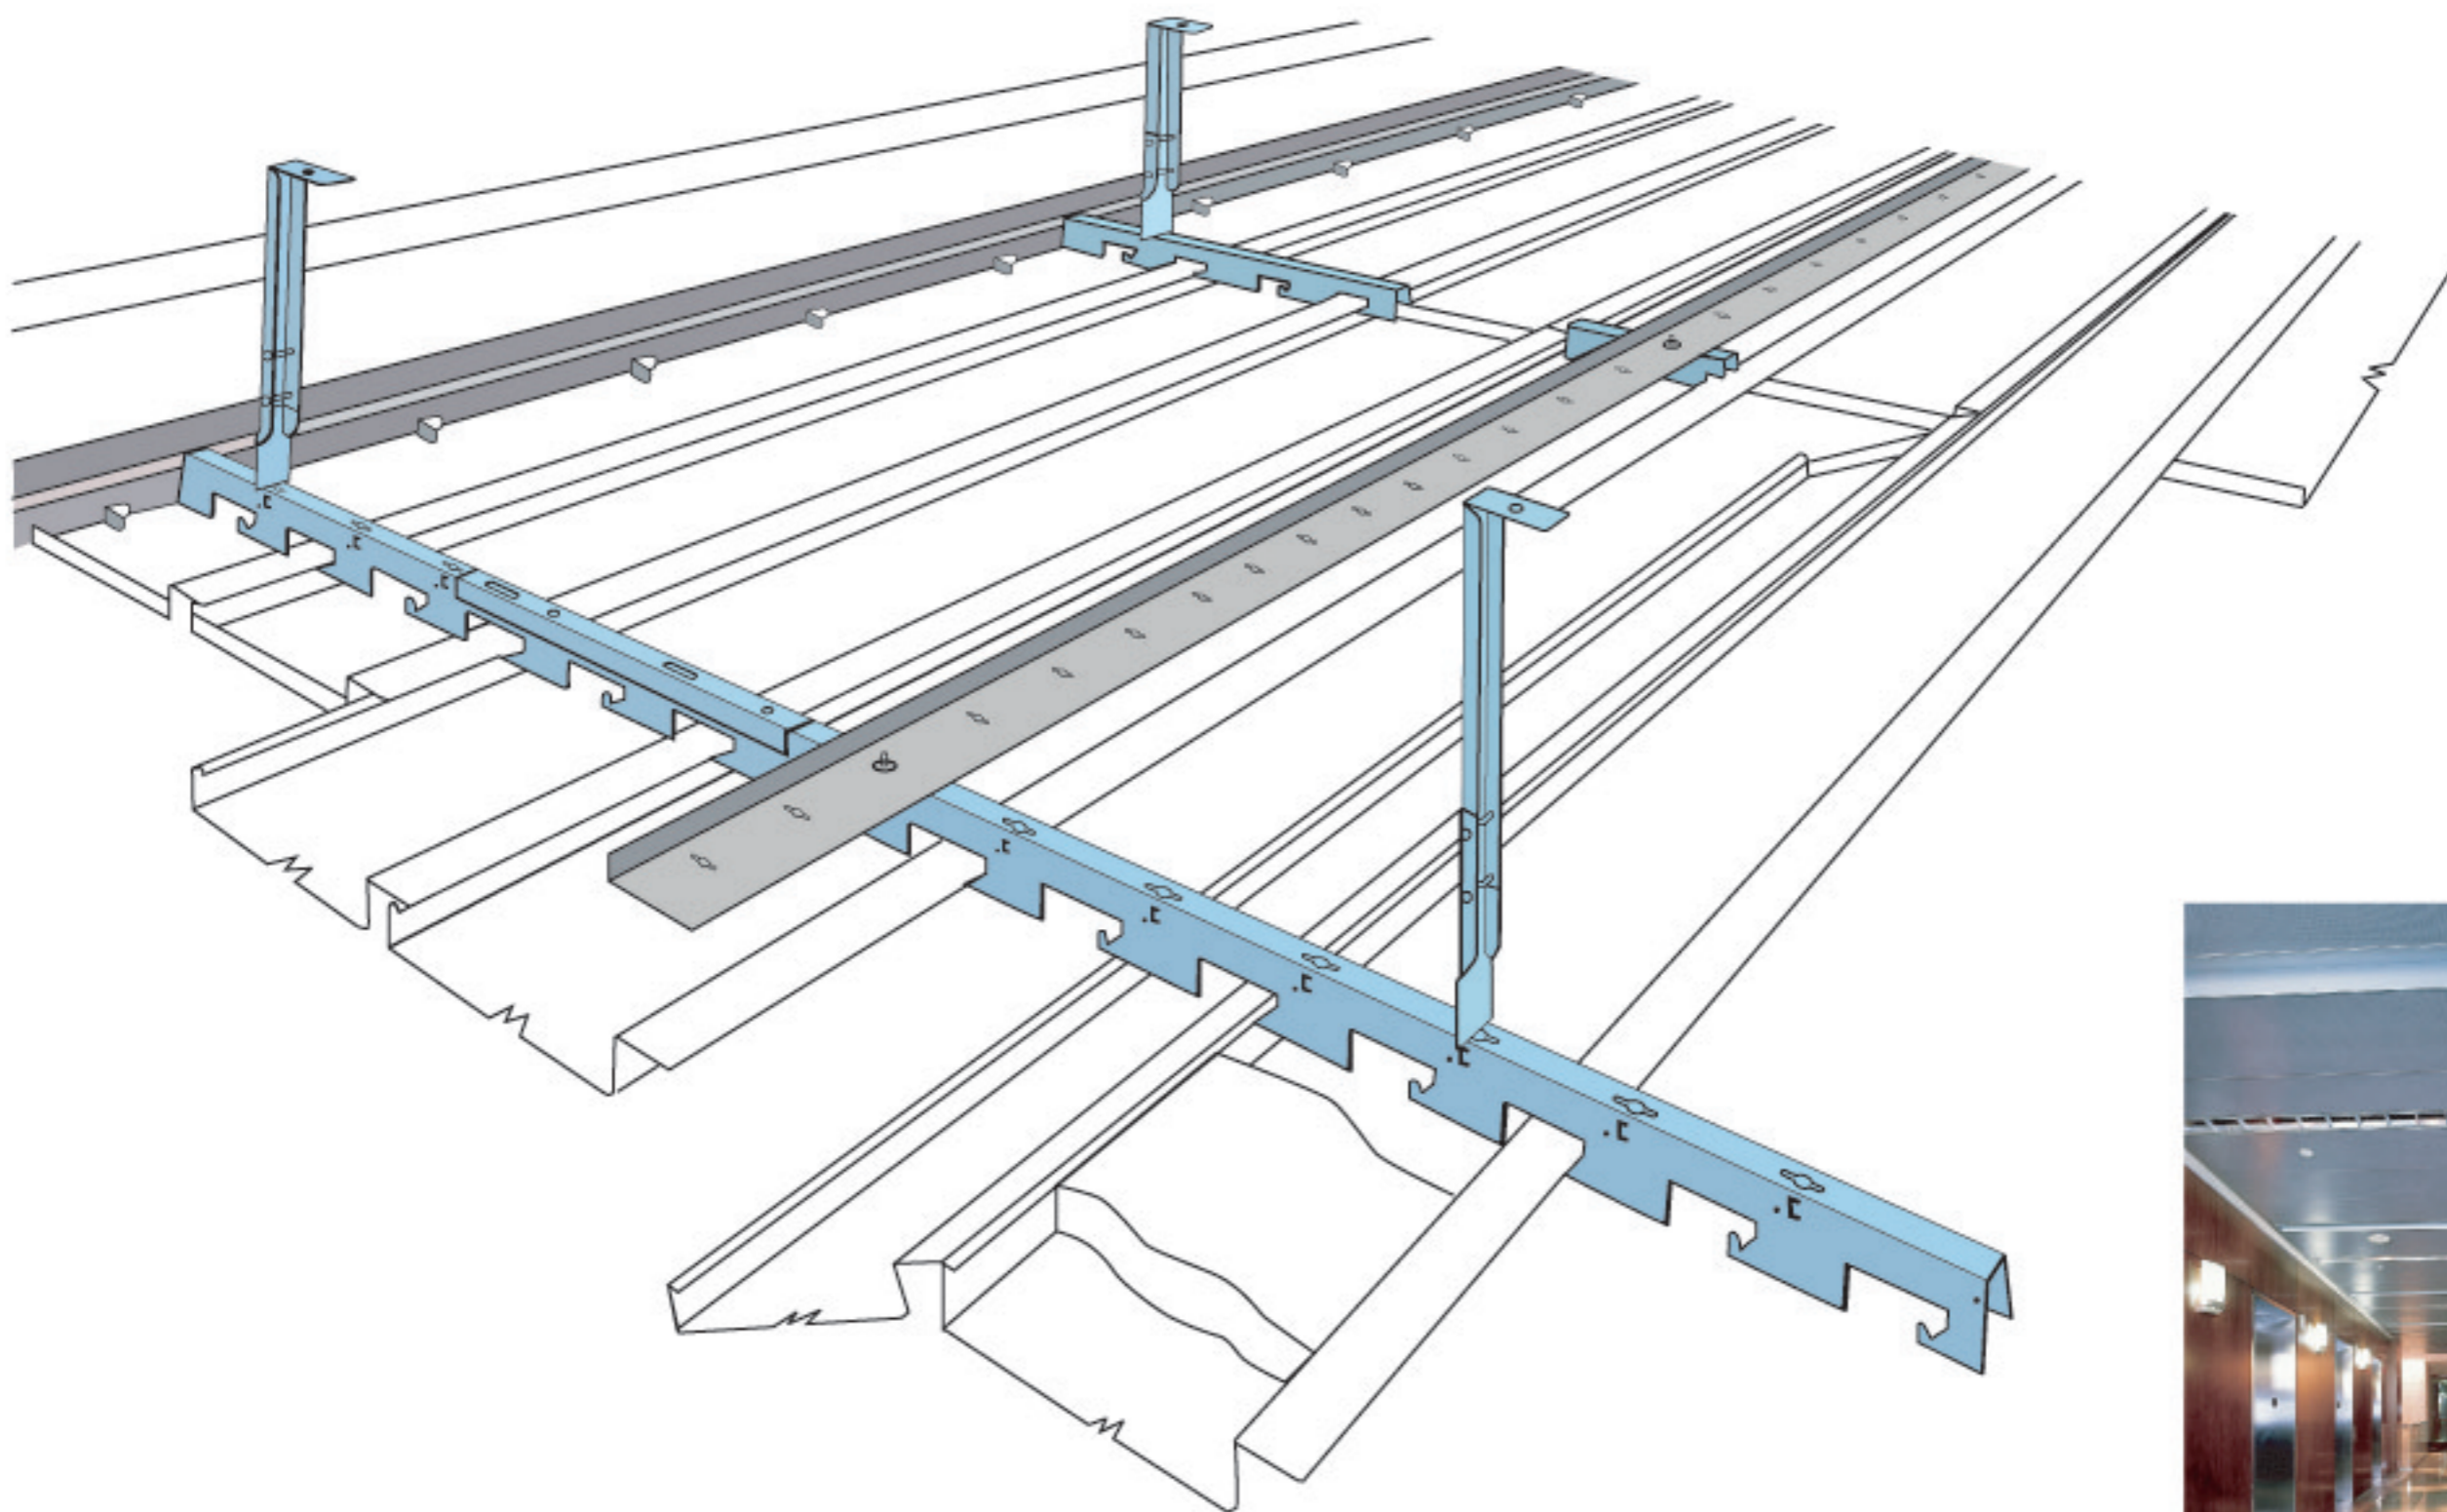

Installation and Accessories

Product Data

Item Code	Material	Color	Size(ft)	Thickness (mm)	Perforation	Dia (mm)	Open area (%)	Soundtex
BP585097U6A1WHP	Steel	Global White	12x96	0.70	-	-	-	-
BP585087U6A1WHP	Steel	Global White	8x96	0.70	-	-	-	-
BP585077U6A1WHP	Steel	Global White	4x96	0.70	-	-	-	-
BP587097U6A1WHP	Aluminum	Global White	12x96	0.80	-	-	-	-
BP587087U6A1WHP	Aluminum	Global White	8x96	0.80	-	-	-	-
BP587077U6A1WHP	Aluminum	Global White	4x96	0.80	-	-	-	-

* Additional colors and perforations available as premium and custom options